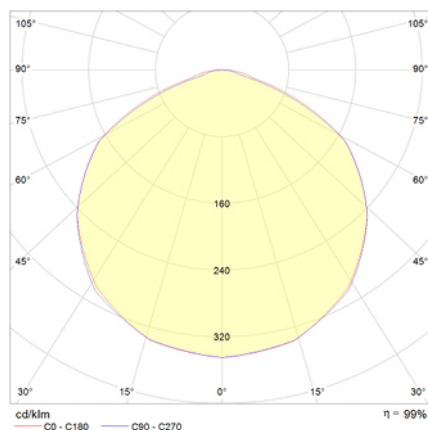

Technical datasheet

VÍA LED

UNE 60598-2-22

230V 50/60Hz

IP 20 IK 04

Reference	Lumens	Duration	Lamp	Battery	Power	Operation mode
VS	150	1	2 LED 3W	Ni-Cd 3,6V/600mAh	3,1	Mantained

Emergency Lighting. VÍA LED. VS Made by Normalux. Lumens 150 lm. Duration 1 h. Type of operation Mantained. Type of installation Recessed Mounting. Source of light Led. Battery Ni-Cd 3,6V/600mAh. IP 20. IK 04. Version Standard. Finish White. Cover Transparent. Housing made of Self-Extinguishing ABS+PC. Power 230V 50/60Hz. Dimensions 50 x 35 x 33. Manufactured as per regulation UNE 60598-2-22.

Isolux Curve

Measurements