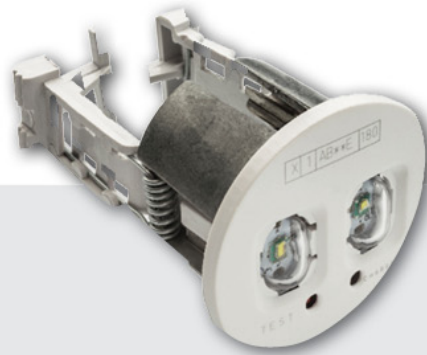

Technical datasheet

VÍA LED

UNE 60598-2-22

230V 50/60Hz

IP 20 IK 04

Reference	Lumens	Duration	Lamp	Battery	Power	Operation mode
VS	150	1	2 LED 3W	Ni-Cd 3,6V/600mAh	3,1	Mantained

Emergency Lighting. VÍA LED. VS Made by Normalux. Lumens 150 lm. Duration 1 h. Type of operation Mantained. Type of installation Recessed Mounting. Source of light Led. Battery Ni-Cd 3,6V/600mAh. IP 20. IK 04. Version Standard. Finish White. Cover Transparent. Housing made of Self-Extinguishing ABS+PC. Power 230V 50/60Hz. Dimensions 50 x 35 x 33. Manufactured as per regulation UNE 60598-2-22.

Isolux Curve

Measurements